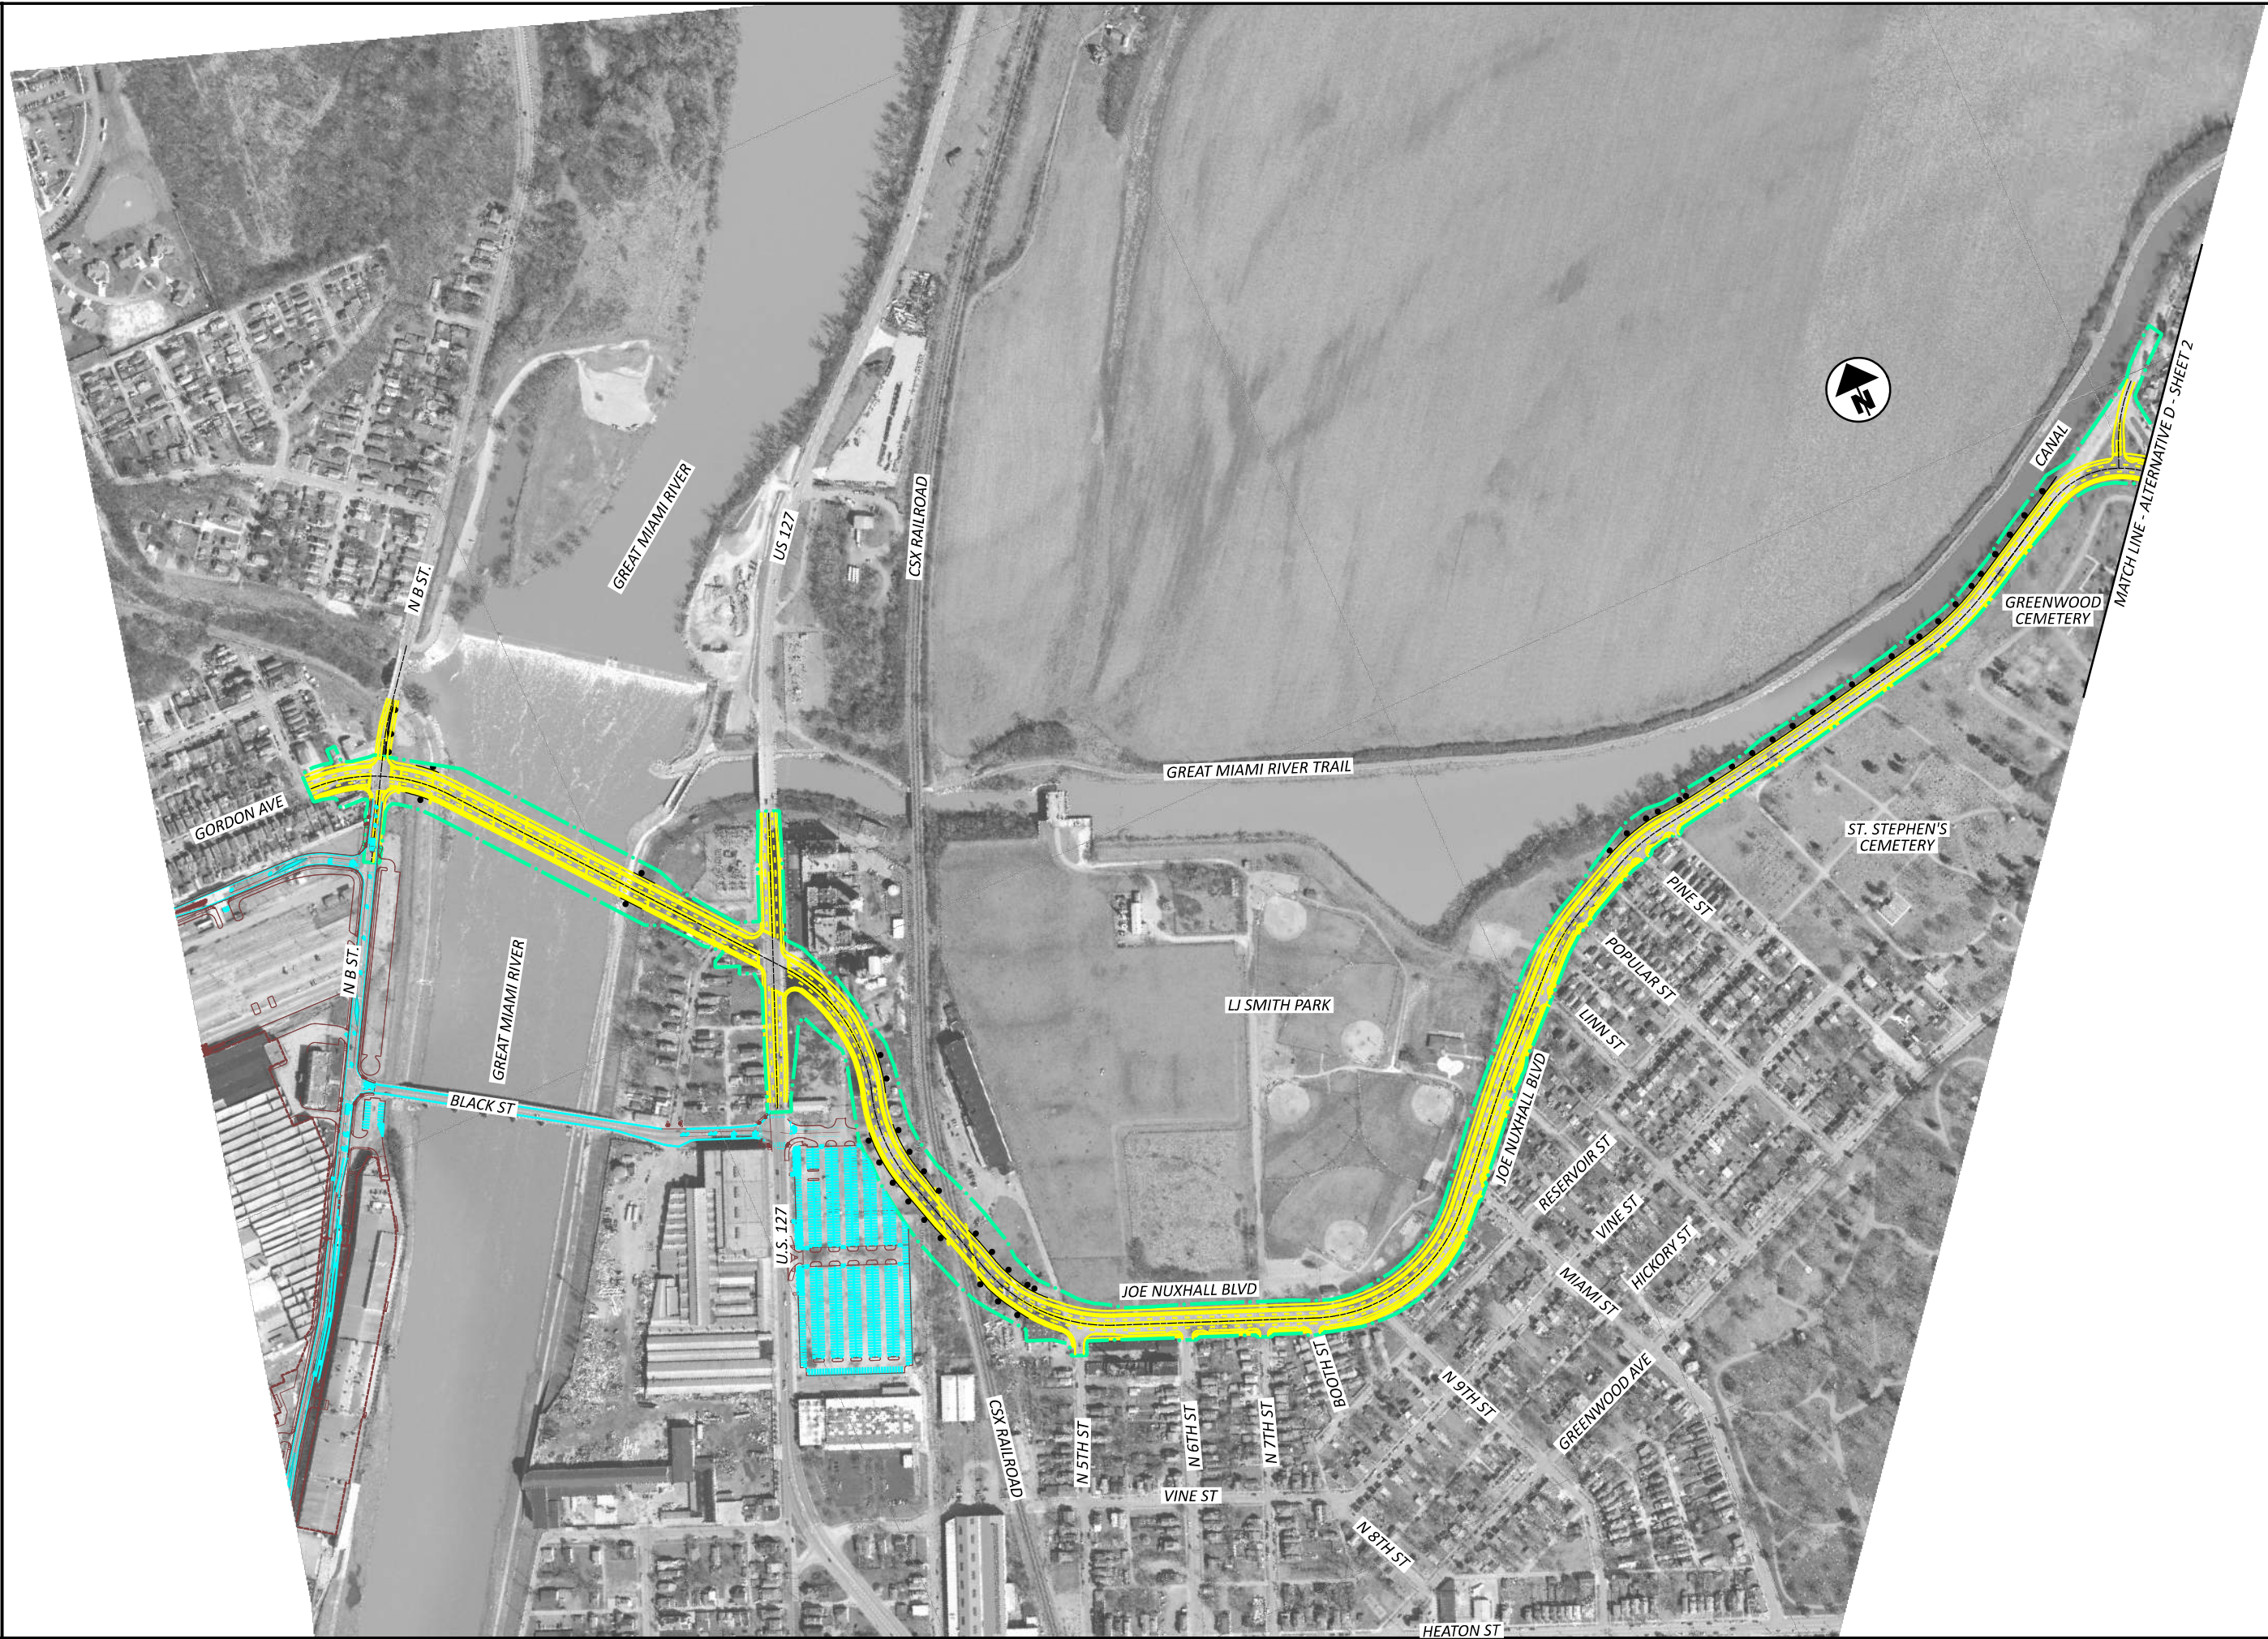

MATCH LINE - ALTERNATIVE C - SHEET 2

ALTERNATIVE C
SHEET 2

DESIGN AGENCY

Stantec
11687 Lebanon Road
Cincinnati, OH 45241
(513) 842-8200

DESIGNER	XXX
REVIEWER	XXX
PROJECT ID	115755
SHEET	P.O
TOTAL	0

ALTERNATIVE D
SHEET 1