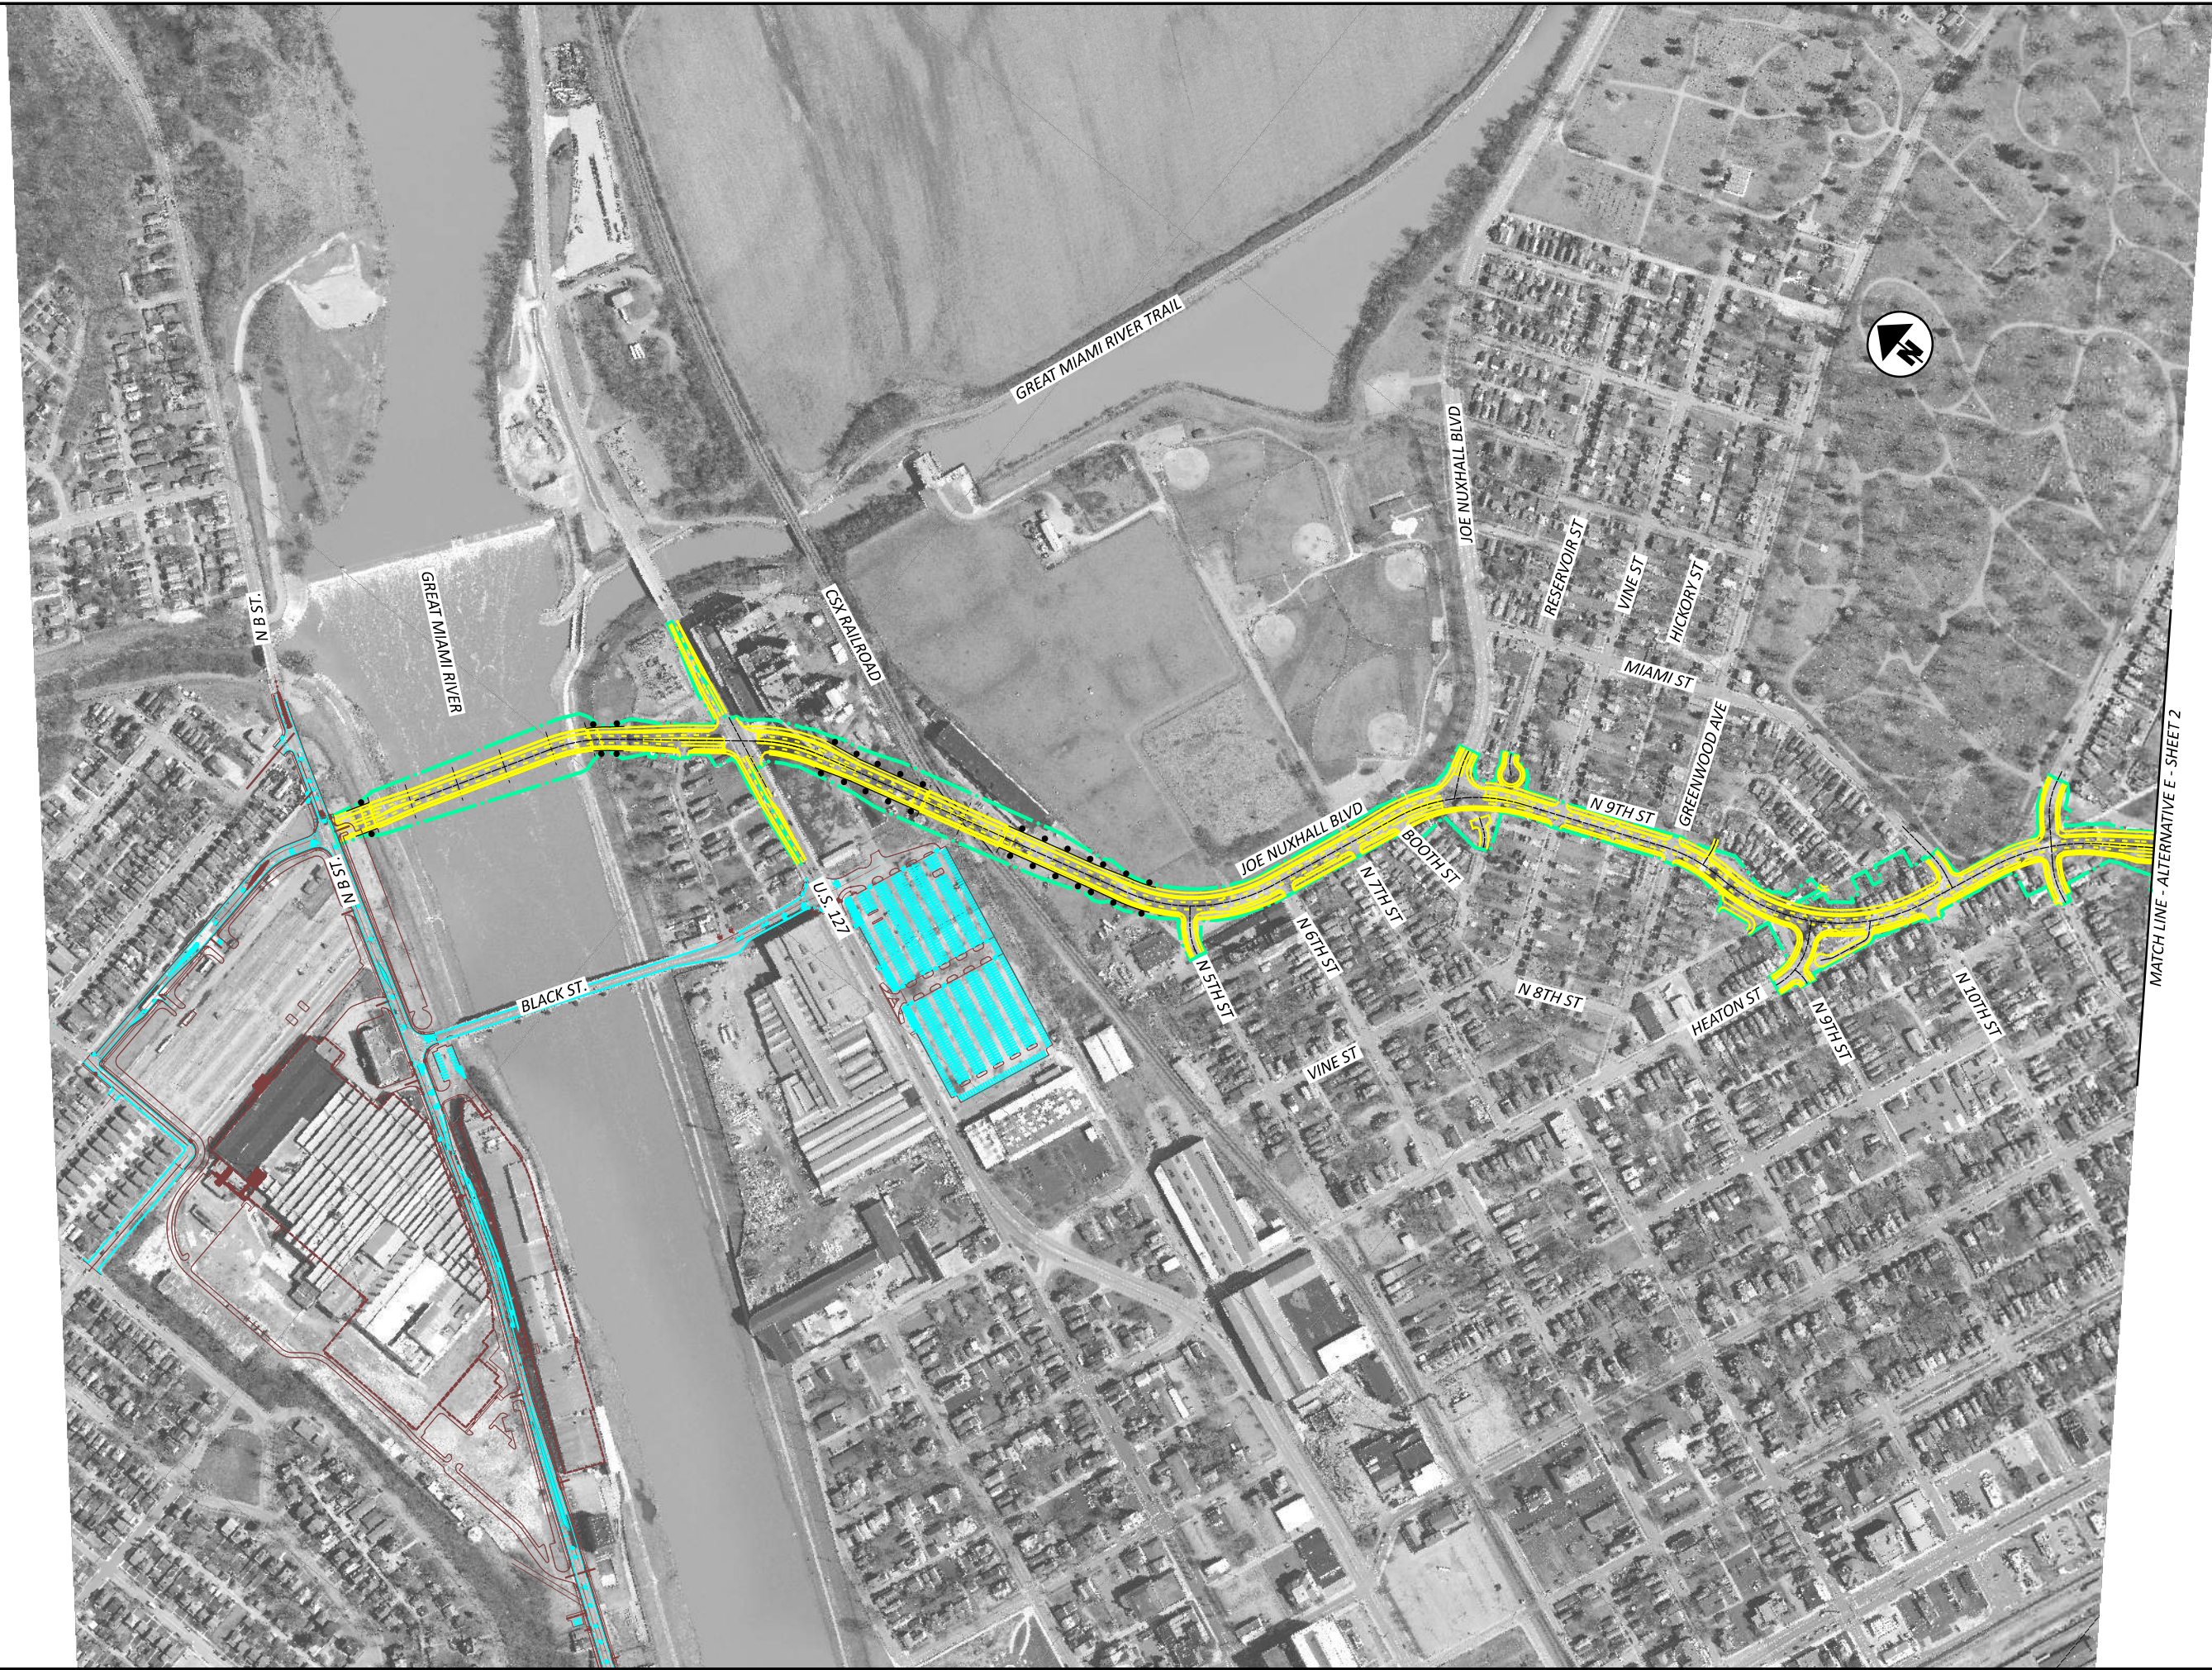

MATCH LINE - ALTERNATIVE E - SHEET 2

ALTERNATIVE E
SHEET 1

DESIGNER	XXX
REVIEWER	XXX MM-DD-YY
PROJECT ID	115755
SHEET	TOTAL
P.0	0