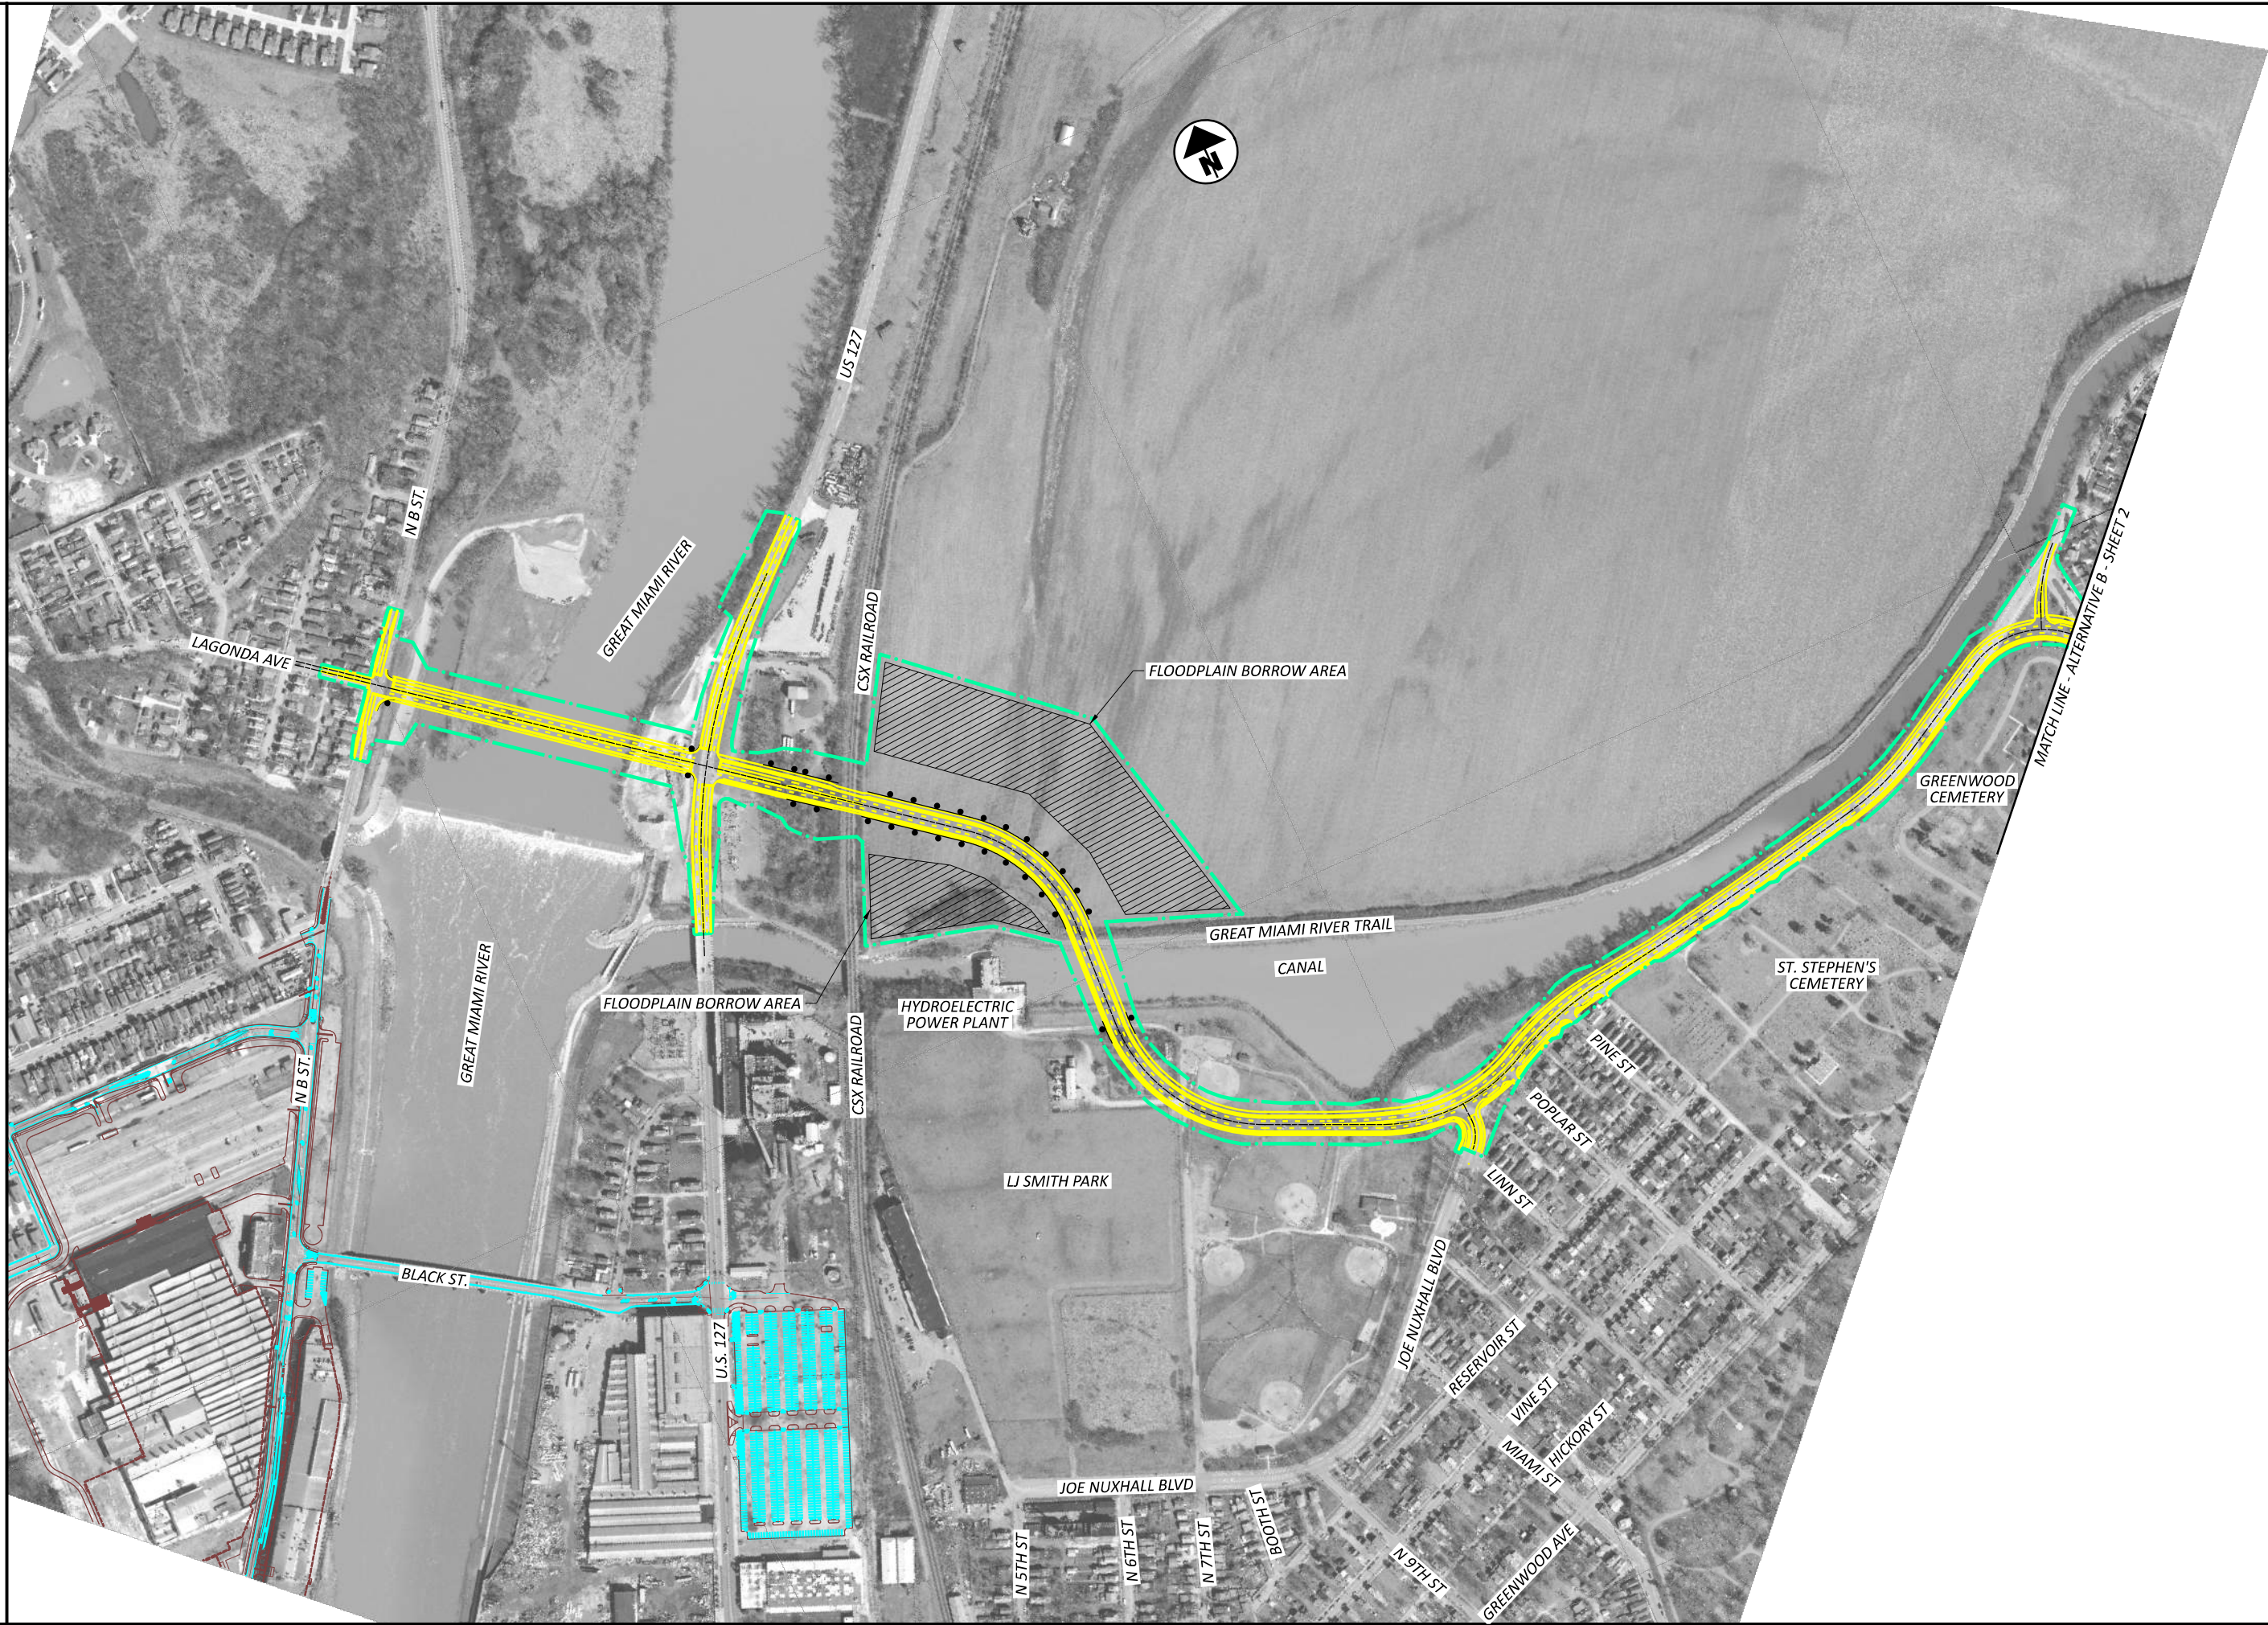

ALTERNATIVE B
SHEET 1

DESIGNER	XXX
REVIEWER	XXX MM-DD-YY
PROJECT ID	115755
SHEET	TOTAL
P.O	0