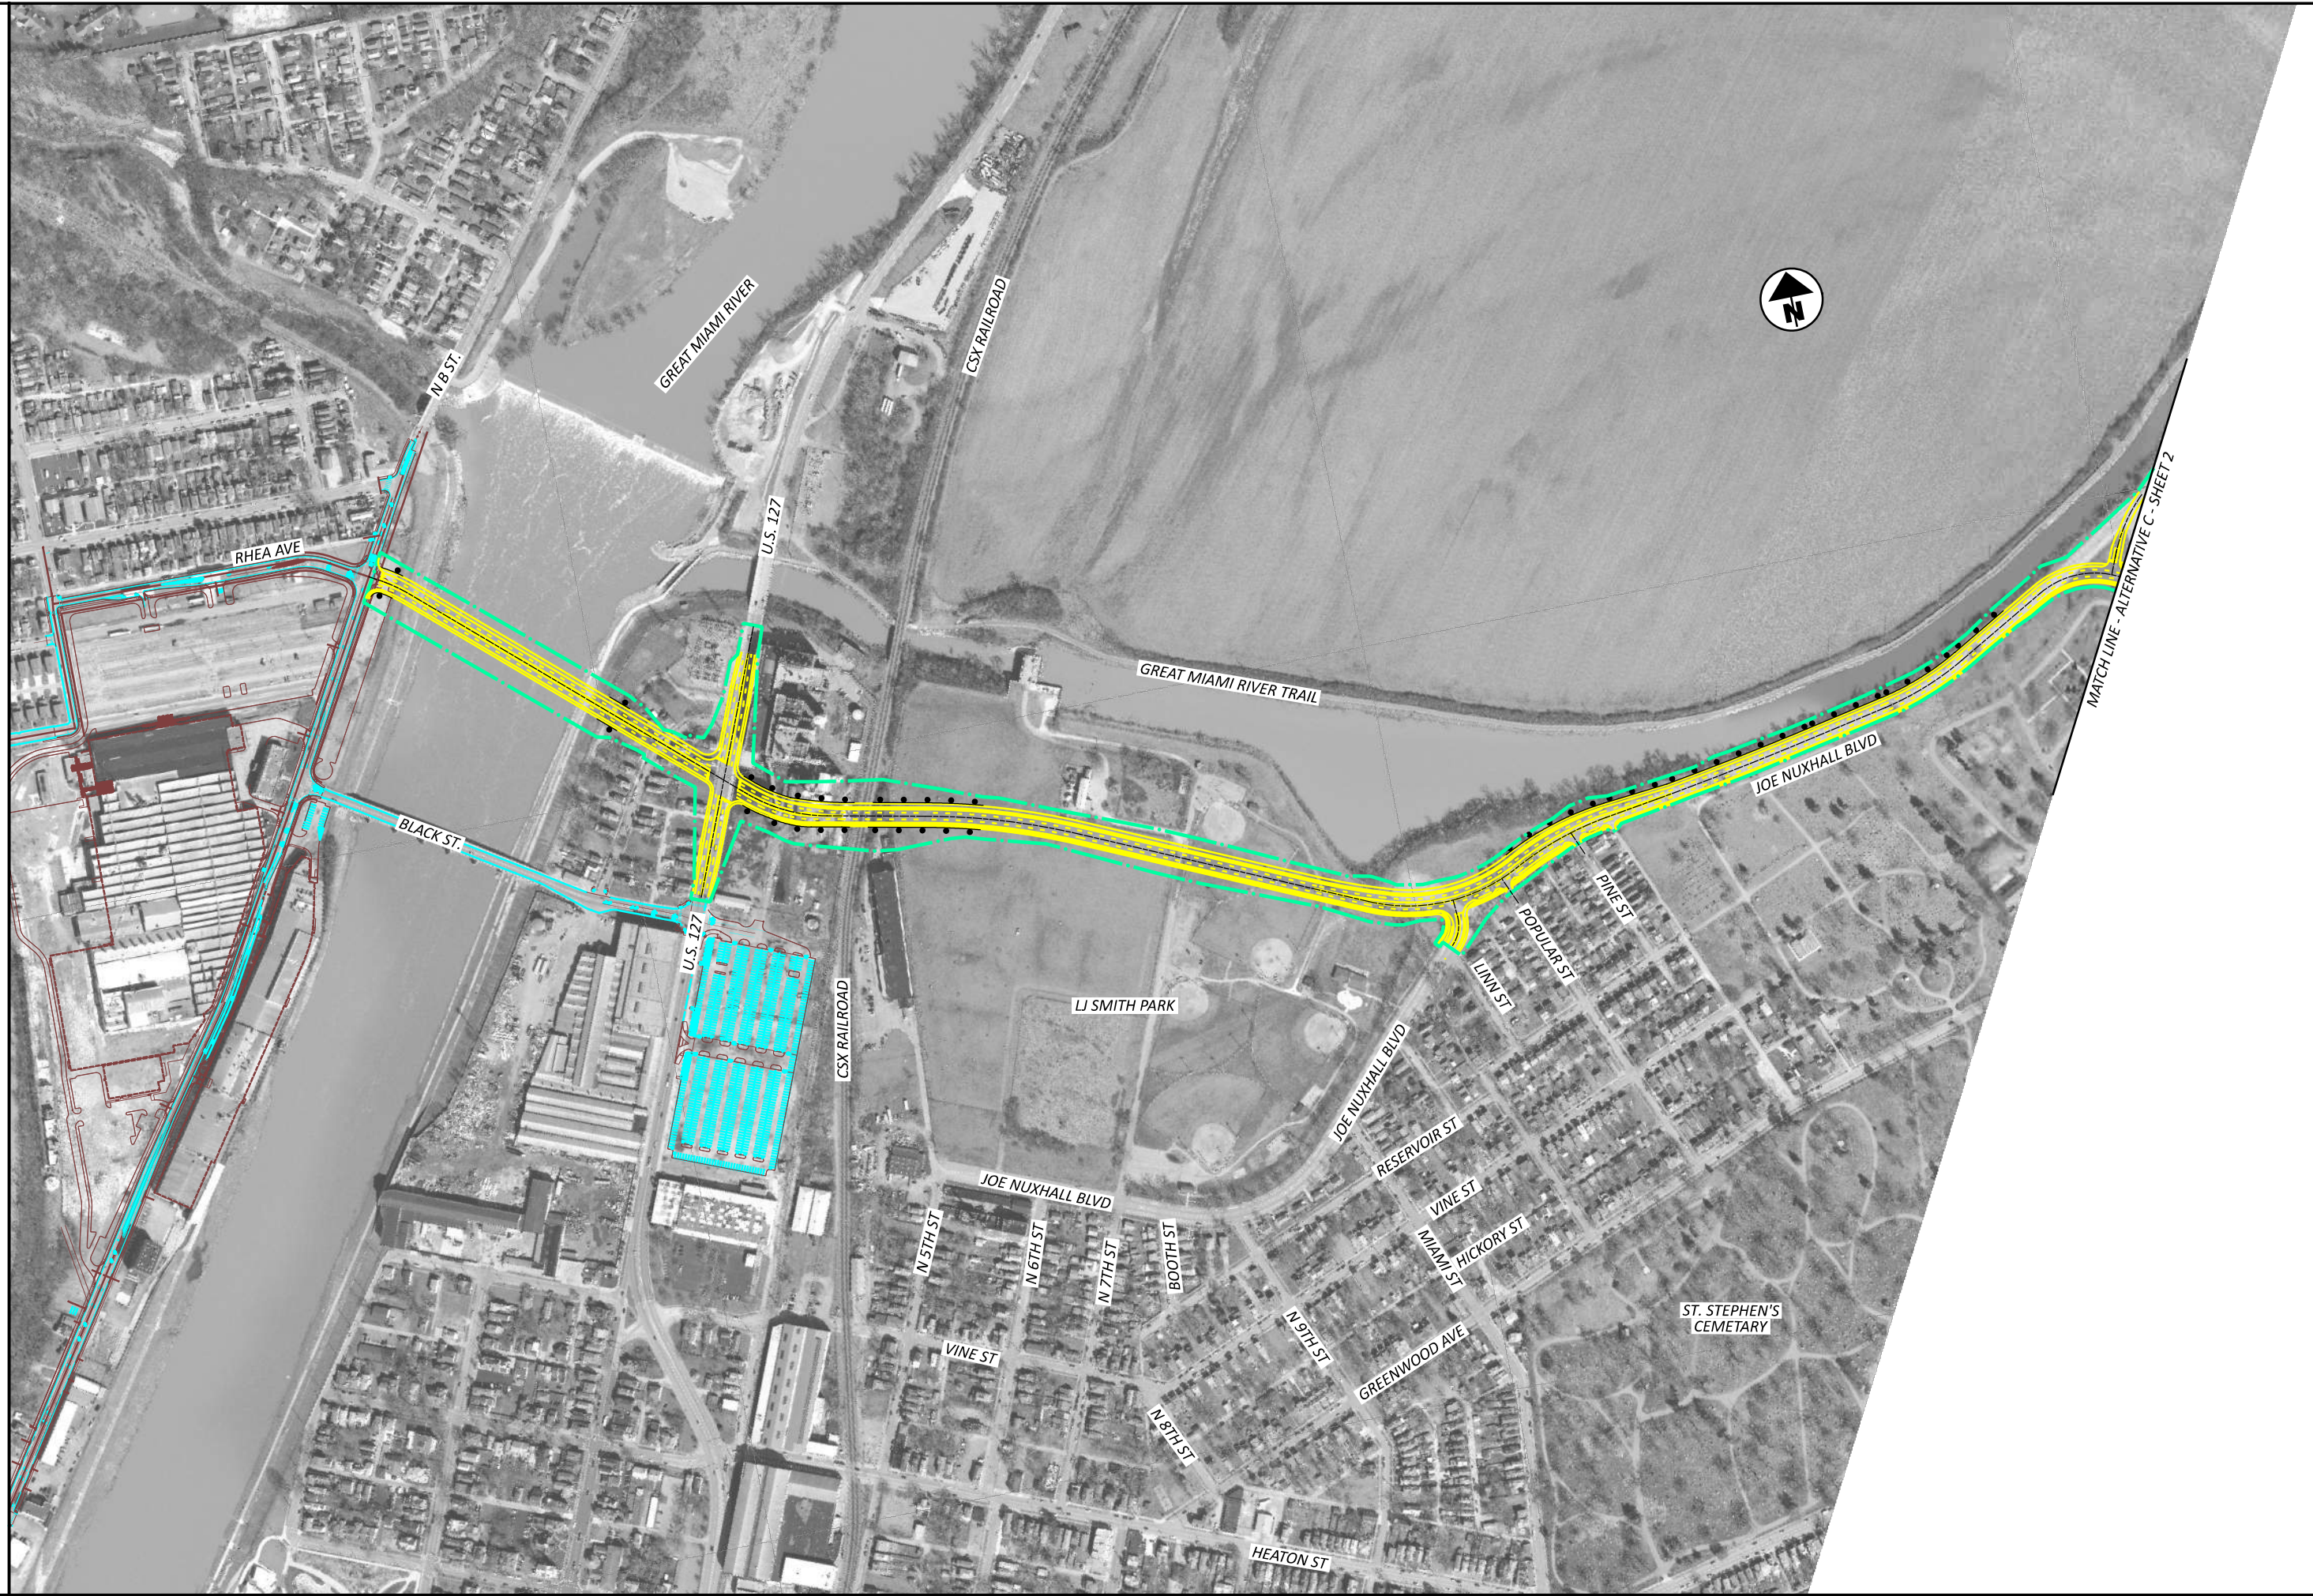

ALTERNATIVE C
SHEET 1

DESIGNER	XXX
REVIEWER	XXX
PROJECT ID	115755
SHEET	TOTAL
P.0	0