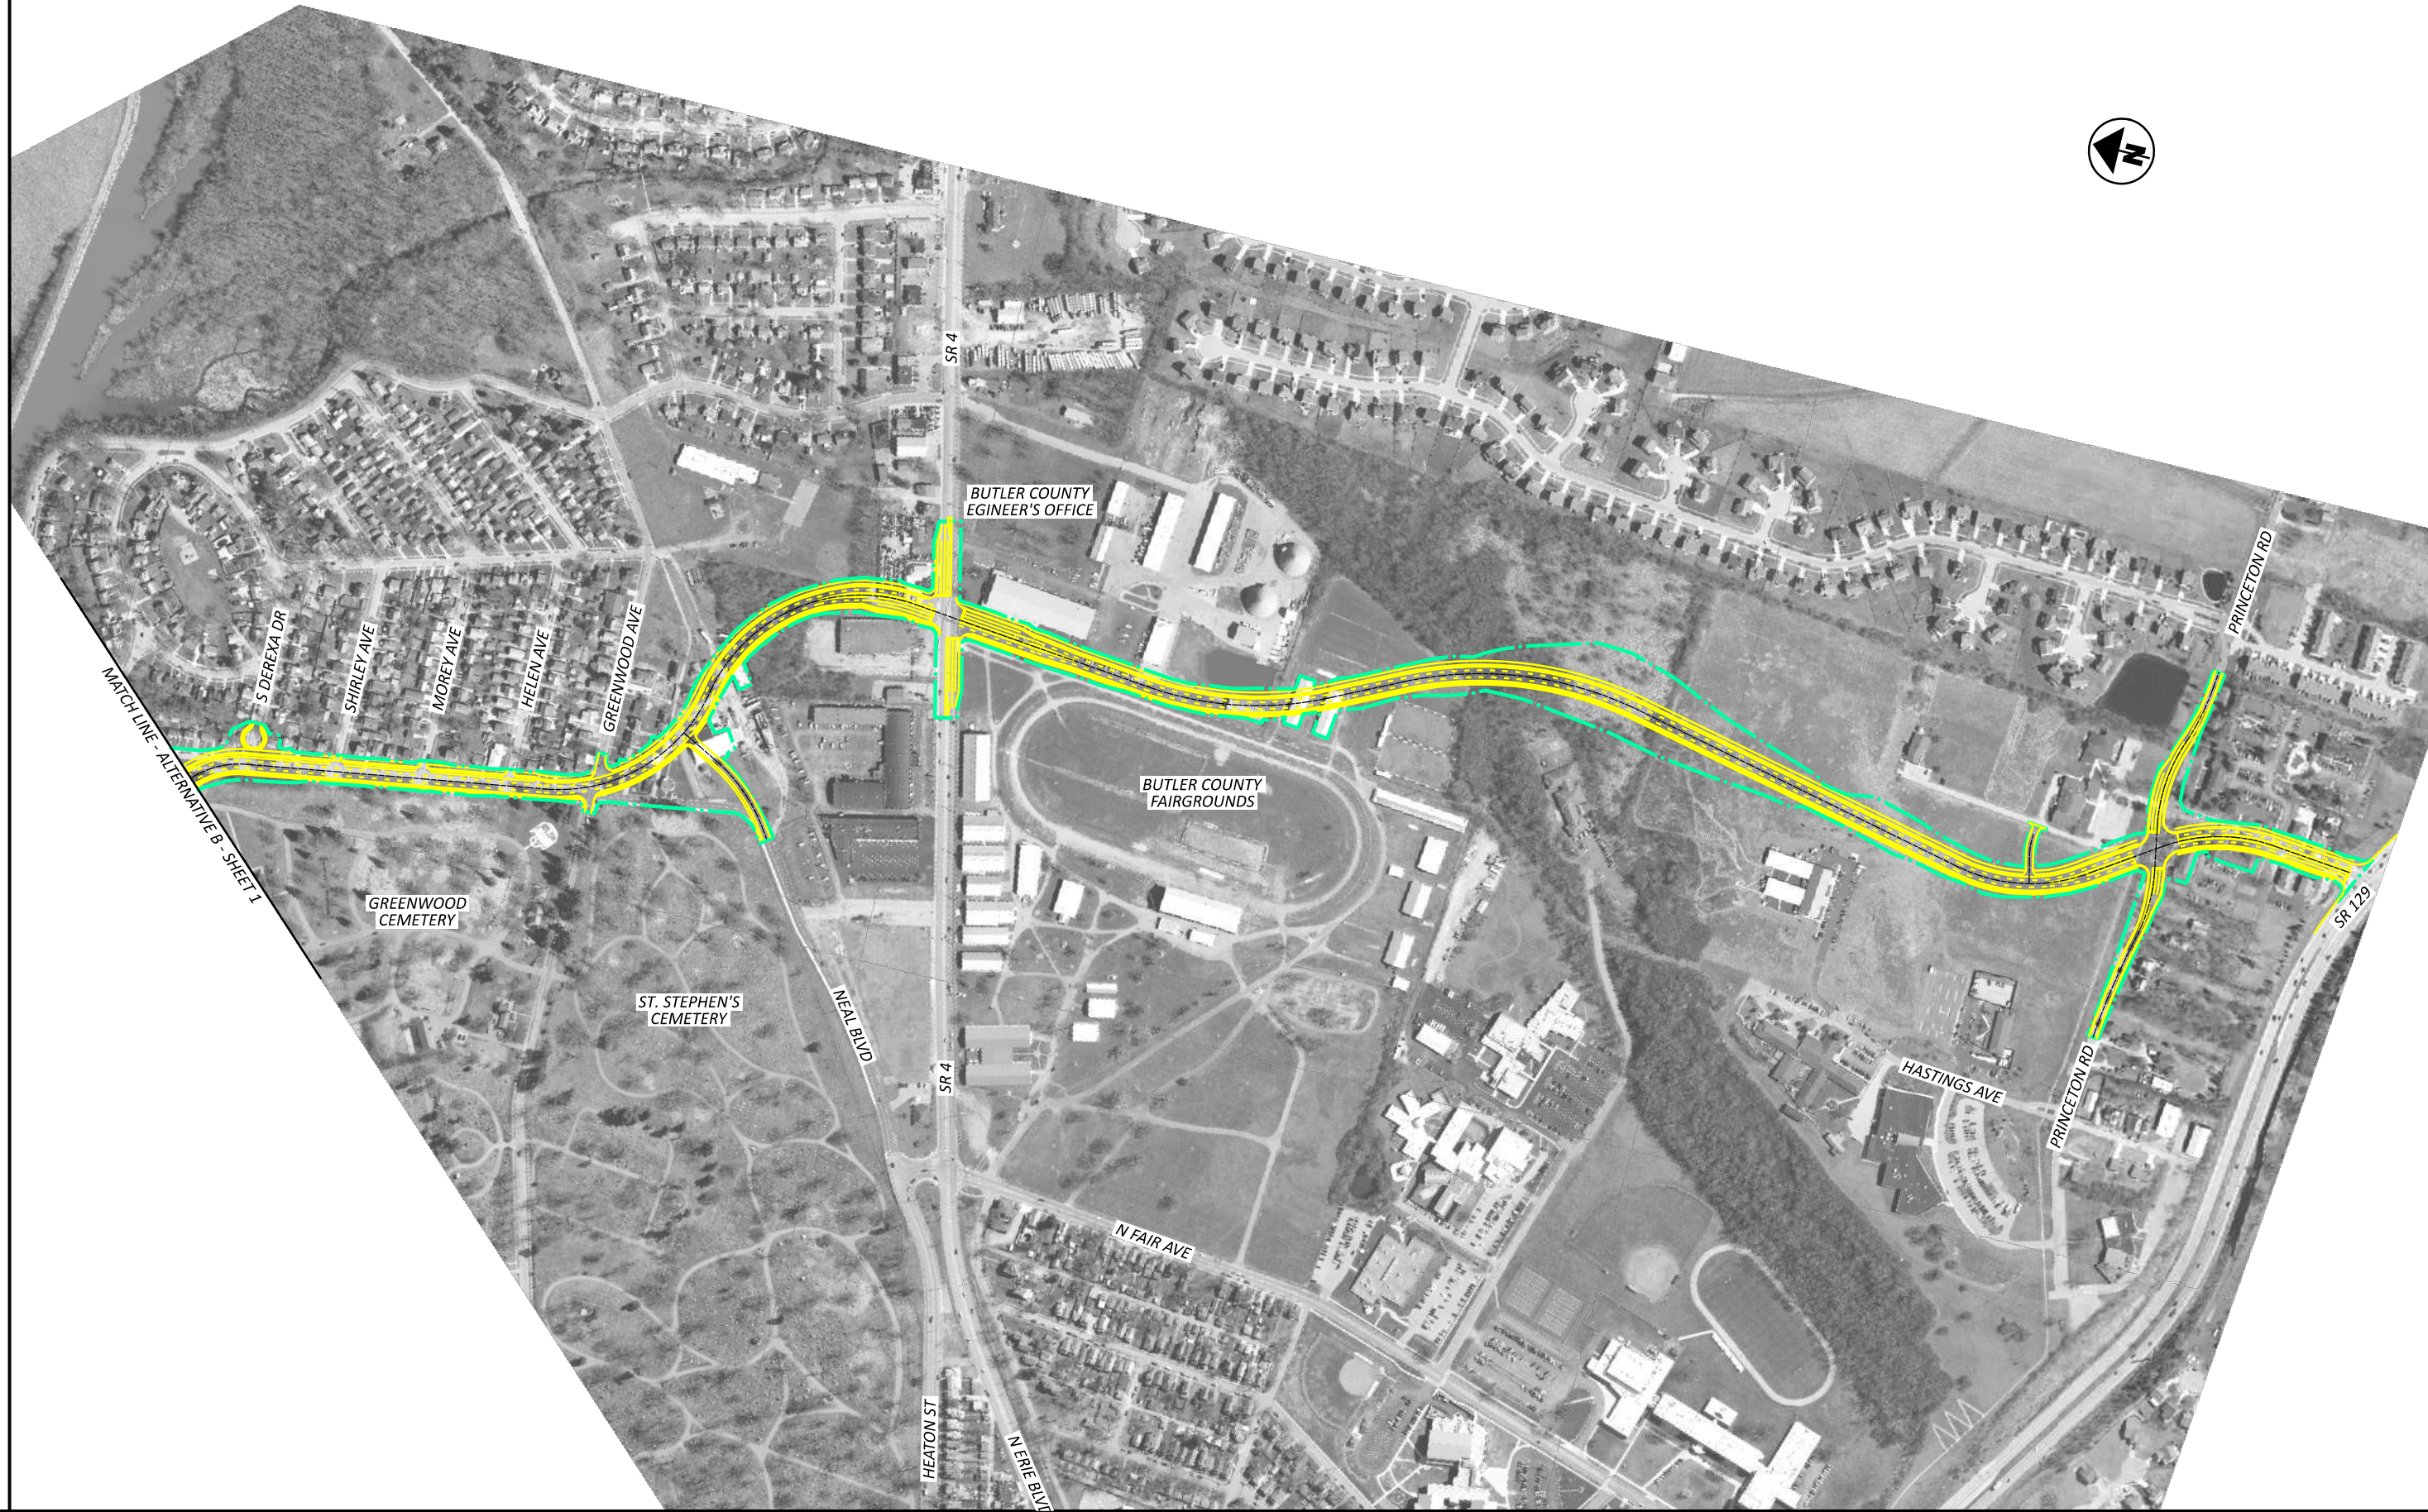

MATCH LINE - ALTERNATIVE B - SHEET 1

ALTERNATIVE B
SHEET 2

DESIGN AGENCY

Stantec
11687 Lebanon Road
Cincinnati OH 45241
(513) 842-8200

DESIGNER	XXX
REVIEWER	XXX MM-DD-YY
PROJECT ID	115755
SHEET	TOTAL
P.0	0