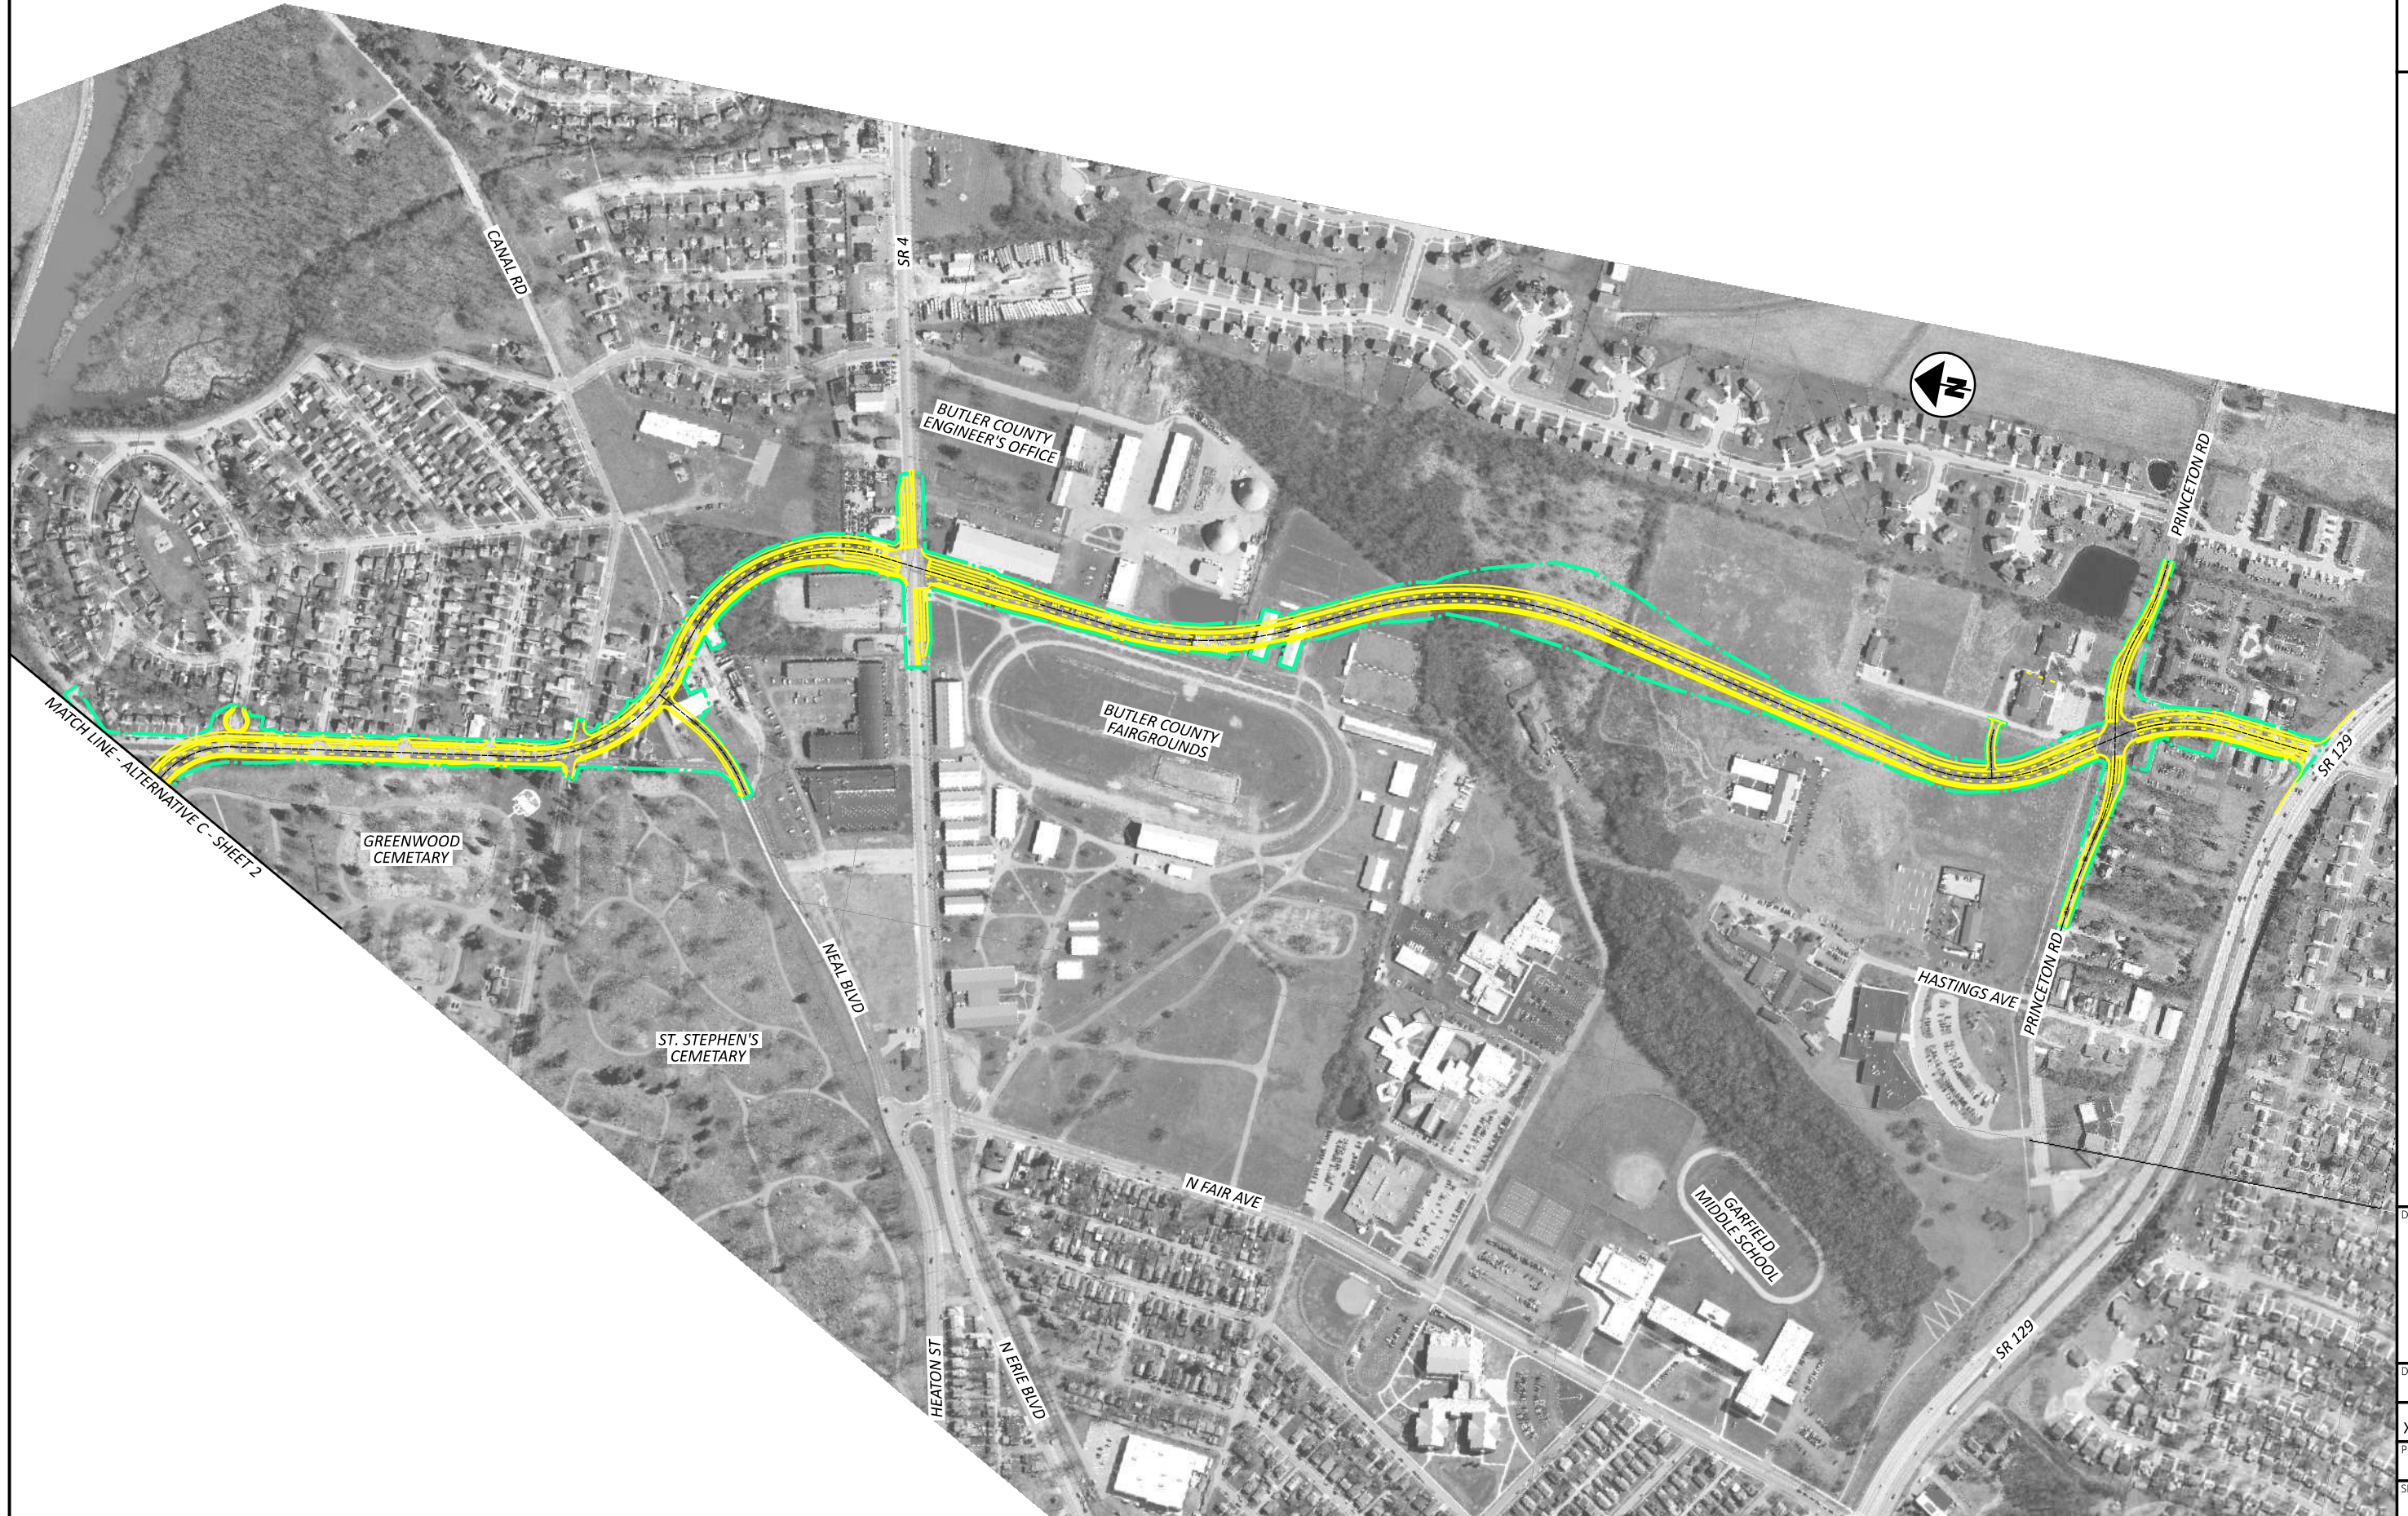

MATCH LINE - ALTERNATIVE C - SHEET 2

ALTERNATIVE C
SHEET 2

DESIGN AGENCY

Stantec
11687 Lebanon Road
Cincinnati, OH 45241
(513) 842-8200

DESIGNER	XXX
REVIEWER	XXX
PROJECT ID	115755
SHEET	P.O
TOTAL	0

ALTERNATIVE D
SHEET 1